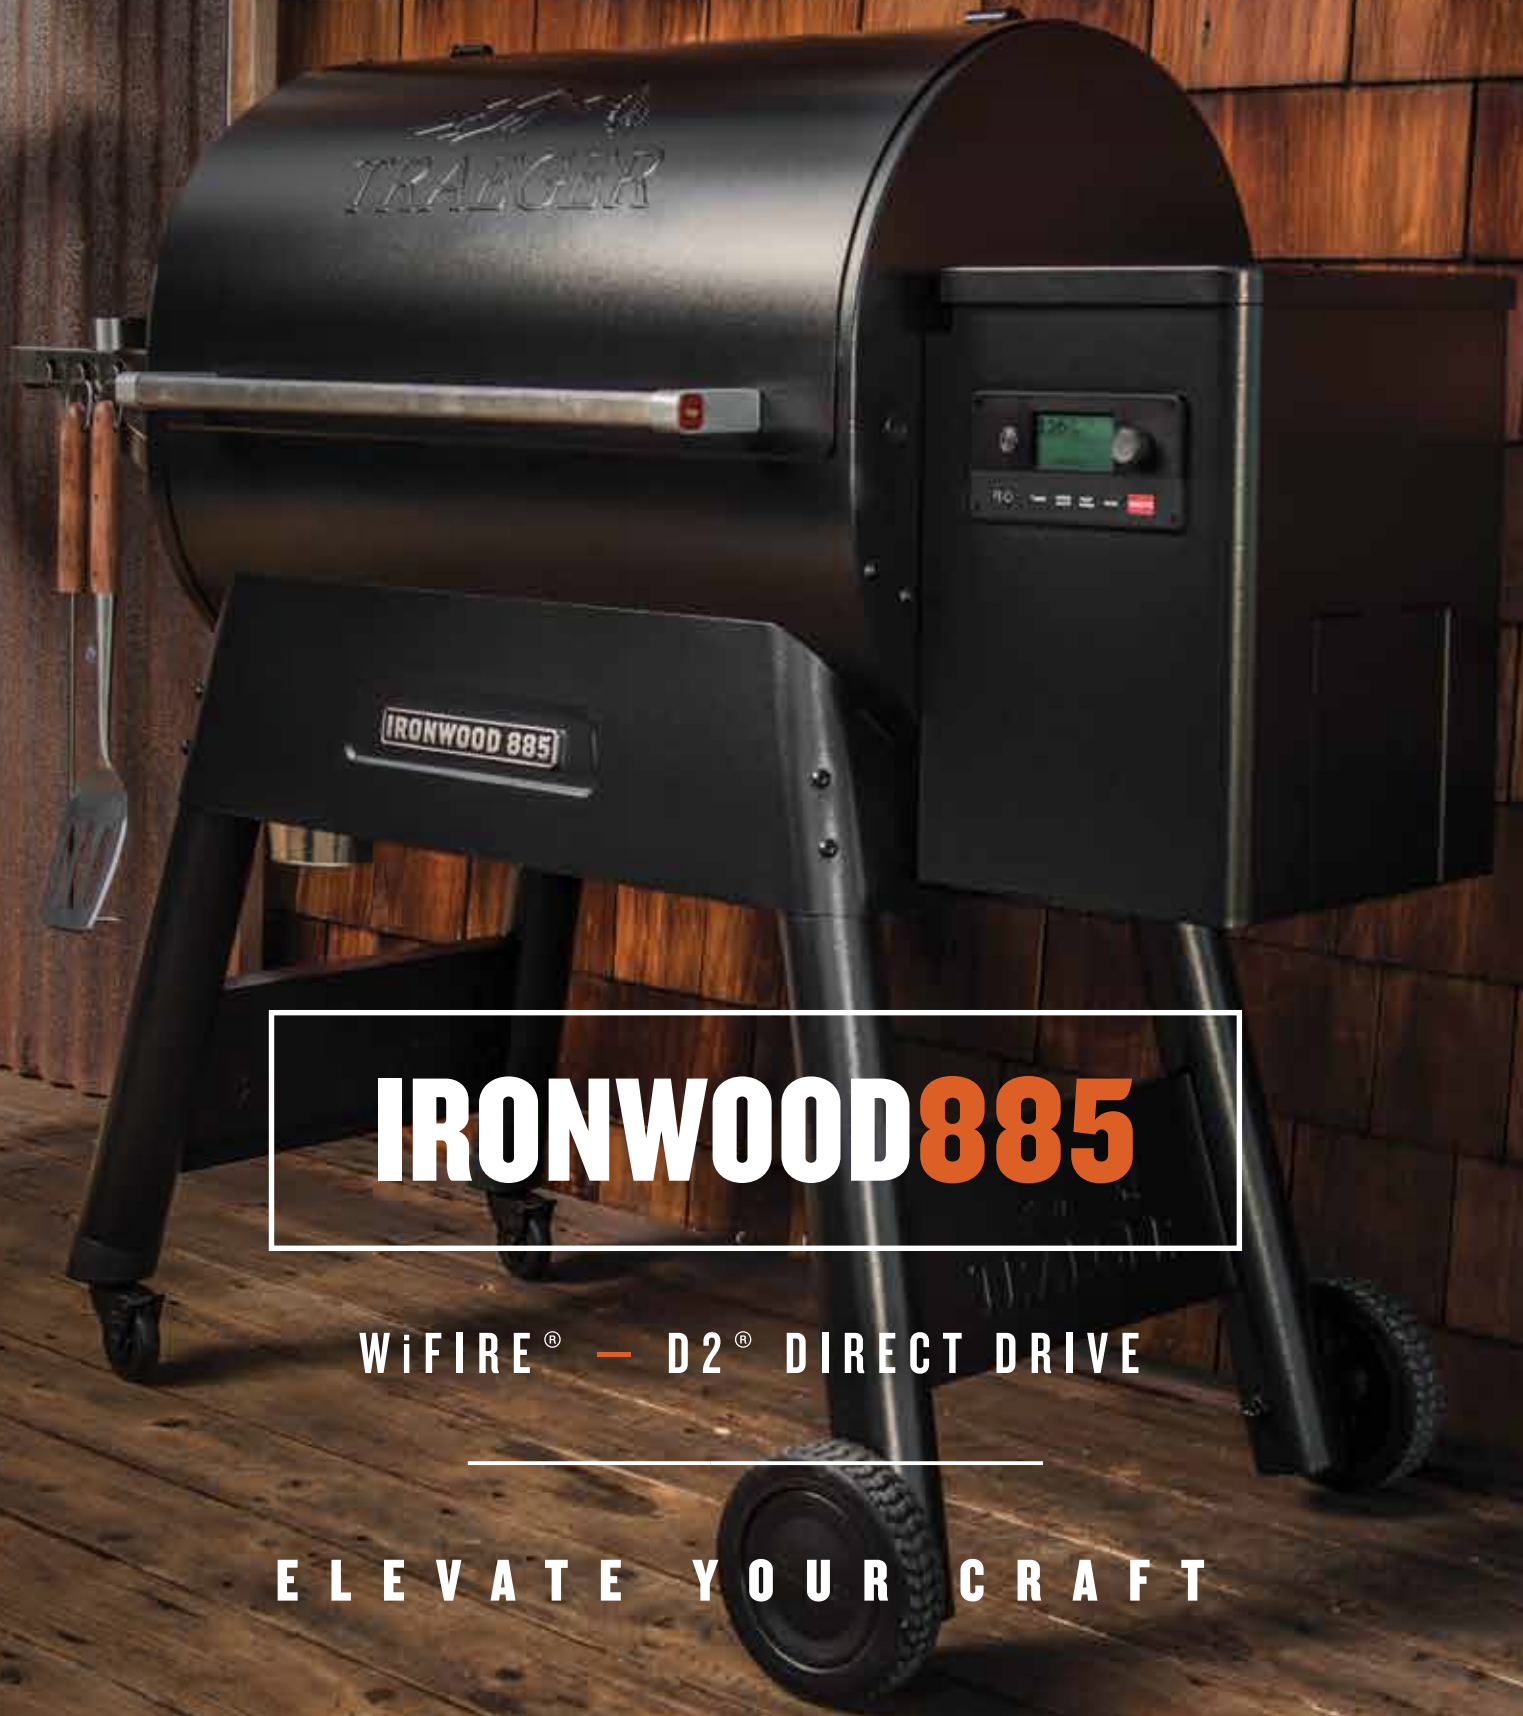

TRAERGER
WOOD FIRED GRILLS

IRONWOOD885

WiFIRE[®] — D2[®] DIRECT DRIVE

ELEVATE YOUR CRAFT

IRONWOOD 885

ELEVATE YOUR CRAFT

The Ironwood is here to help elevate your craft, making your wood-fired meals faster, easier and packed with more flavor than ever before thanks to our next-gen grill technology.

SKU: TFB89BLE (BLACK)

FEATURES:

Ironwood D2 Controller | WiFire® Technology | D2® Direct Drive | TurboTemp® GrillGuide® | Tru Convection® System | Traeger Downdraft Exhaust® System Super Smoke Mode | Meat Probe w/ Storage Compartment Double Side Wall Interior Insulation | Adjustable Two-Tier Grate System Dual Position Smoke/Sear Bottom Grill Grate | Adjustable Top Tier Extra Grill Rack for Optimal Heat Distribution | Stainless Steel Side Shelf with Hooks Exterior Storage Hooks for Extra Grill Rack | Hopper Clean Out | Locking Casters

SPECS:

885 sq. in. Grilling Area | Hopper Capacity: 20 lbs
Assembled Dims: 54" W x 27" D x 48" H | Assembled Weight: 172 lbs
Available in Black ●

MORE POWER MORE FLAVOR

D2® DIRECT DRIVE

BIG FLAVOR

VARIABLE SPEED DRIVETRAIN PROVIDES OPTIMAL SMOKE PRODUCTION